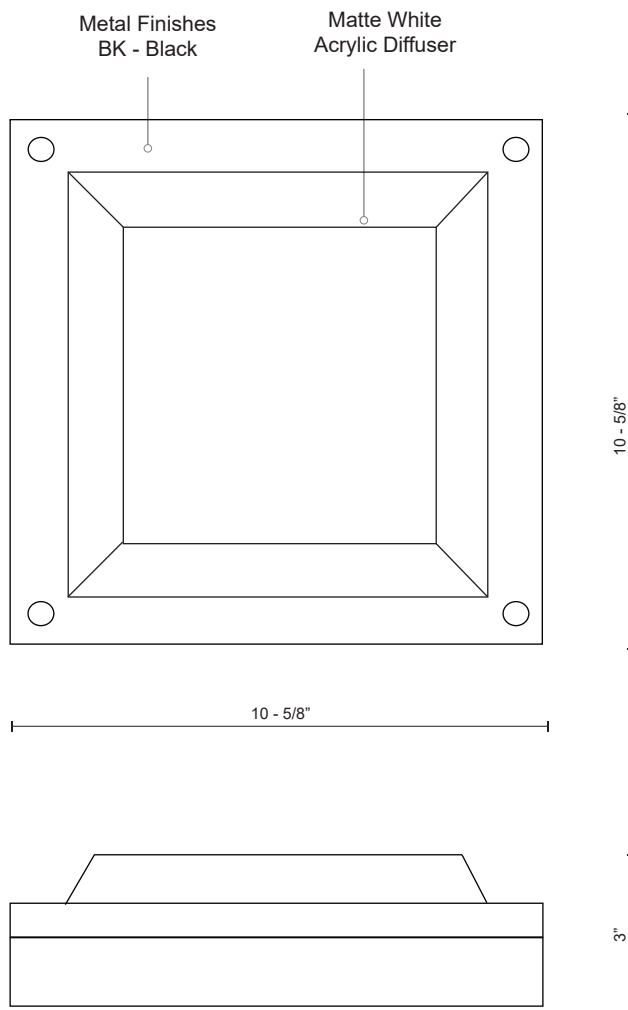

*Subject to testing confirmation